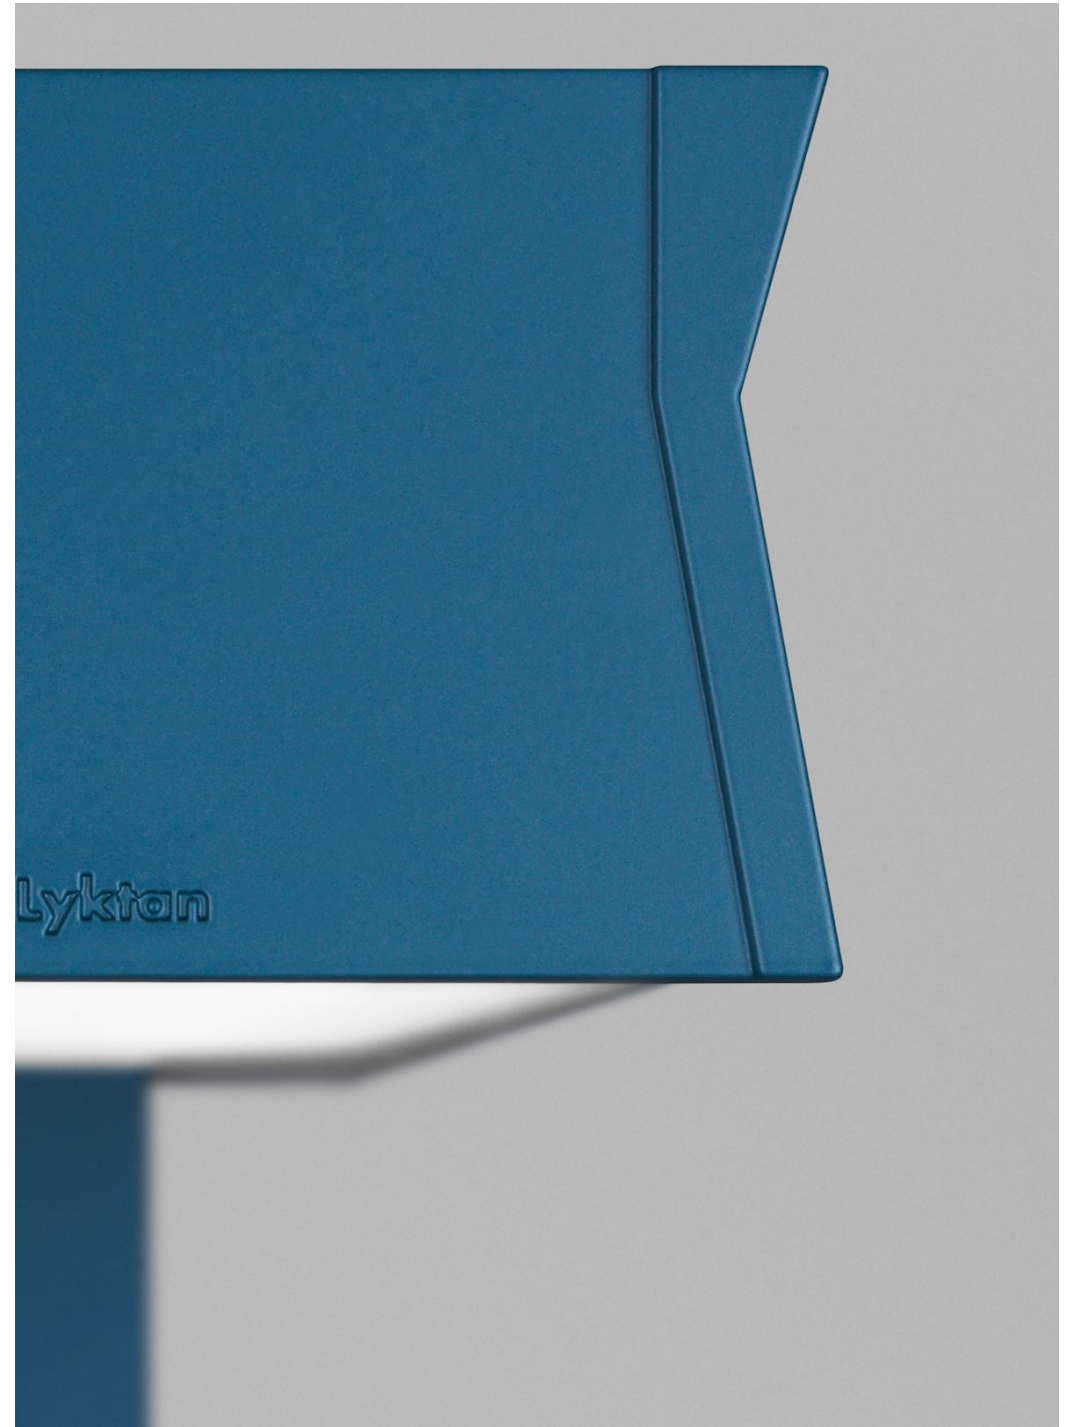

**ateljé Lyktan**

**TIME**

Design by Bengt Källgren

## Time - a timeless series of luminaires

For more than 20 years, Time has been one of ateljé Lyktan's most versatile luminaire families, developed to meet today's demands for flexibility, visual comfort and technical precision.

A refined classic, created to deliver the right light in the right place. With strong performance, considered details and a design language made to last.

● **Black**  
RAL 9005 fine texture

○ **White**  
RAL 9010 / NCS S 0502-Y fine texture